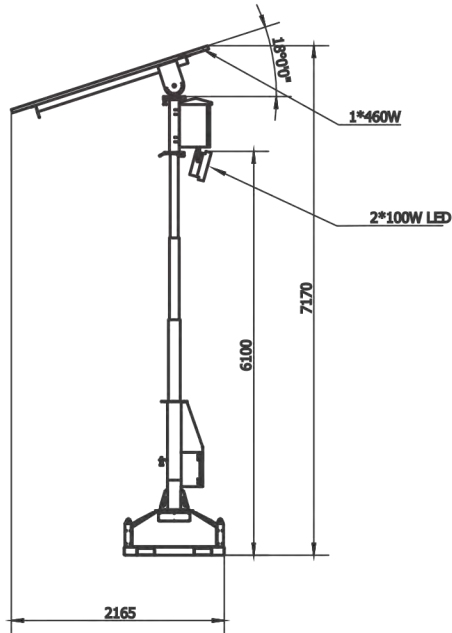

PRODUCT SKETCH

MAIN FEATURES