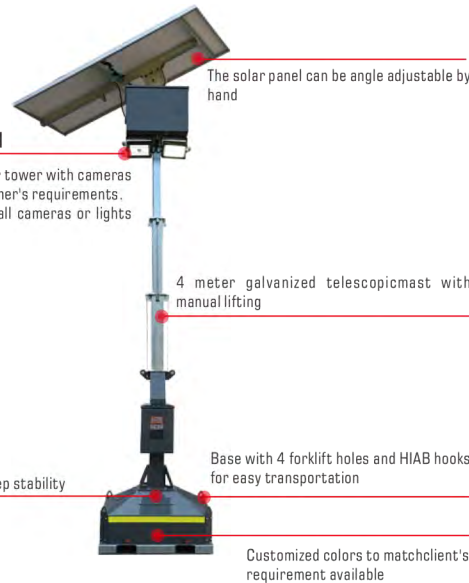

CUSTOMIZED DESIGN

Option1: BIGLUX supply solar tower with cameras or lights according to customer's requirements.
Option2: Customer can install cameras or lights on the solar tower locally.

Durable base with sand to keep stability